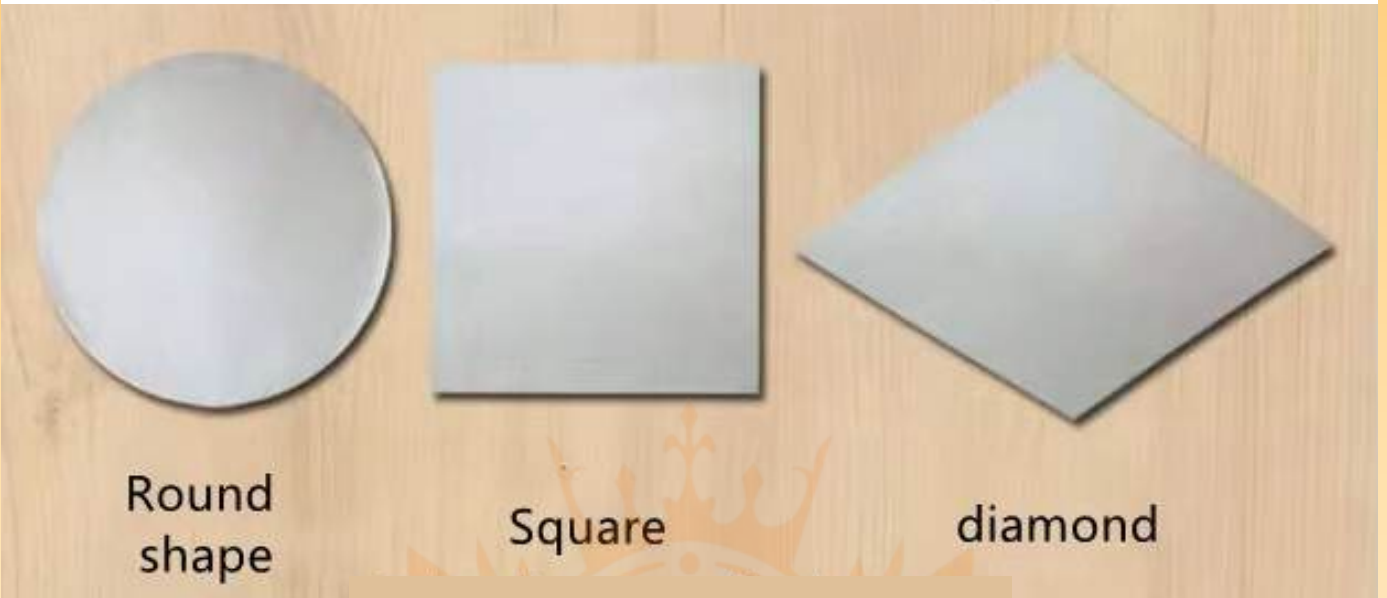

3, stainless steel material. easy to operate and clean, just one person can do it.

Product Name	Tortilla chapati making machine
Voltage	220V/50HZ
Power	2200W
Material	Stainless steel
Production Capacity	4800-5400 Piece / Hour
Weight	150kgs
Dimensions	1250*450*1050mm